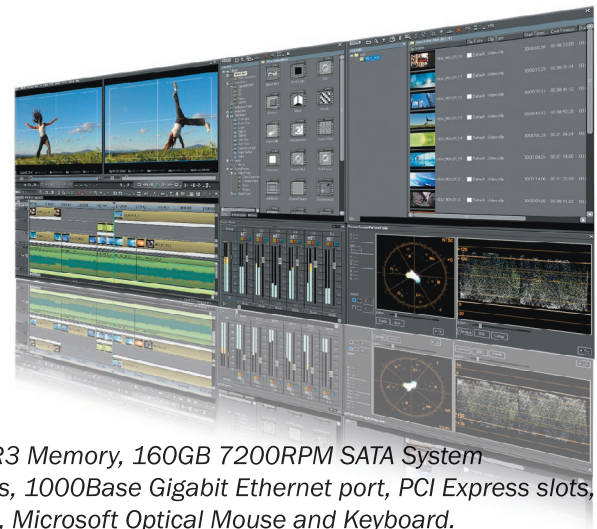

HD Storm w/ EDIUS 5

Best Image Quality, Fastest Operation, Supports ALL formats
Realtime SD and HD layering, Compatible w/ Everything

TeL Systems EDIUS HD Storm Editing Package Includes:

- **Intel Core i7 Workstation** - Fast Core i7 Quad processor w/6GB DDR3 Memory, 160GB 7200RPM SATA System Disk, DVD-R/RW Internal Drive, USB 2.0 ports, IEEE1394 Firewire ports, 1000Base Gigabit Ethernet port, PCI Express slots, High Performance 512MB Dual Port NVidia Graphics Card, Windows 7, Microsoft Optical Mouse and Keyboard.
- **Grass Valley HD Storm** - Realtime capture + output using composite, S-Video, Component, DV and HDMI connections. Realtime HQ AVI assist using on-board HQ chip for high quality encoding. Realtime transitions w/ filter effects including blurs, strobing, 3D DVE effects w/ rotation, multi-layer PIP, title animation + much more. Incl. HD Storm Bay Breakout Box.
- **EDIUS 5 Advanced Realtime NLE Software** - Realtime multi-layer video, graphics + audio NLE with advanced time line editing, unlimited video track layering, realtime three way color corrector, drag-and-drop effects, high quality realtime chroma keyer, advanced alpha-channel control, automated audio mixing and layering, split AV tracks, DVD-to-DV file conversion utility, realtime conversion to web streaming formats, direct support for Sony XDCAM HD, Panasonic P2 DVCPRO HD.
- **Firecoder Blu** - Hardware Rendering Accelerator allows faster than realtime creation of MPEG-2 HD and MPEG-4 HD.
- **Inscriber TitleMotion CG** - Advanced Character Generator for EDIUS. Create realtime animated titles, rolls and crawls.
- **1000GB RAID Protected Video Storage** - SureRAID allows 72 hours of full quality SD editing or 18 hours of DVCPRO HD
- **24" Flat Panel LCD Computer Monitor** - Premium High Resolution 24" LCD Monitor w/ thin bezel.
- **Powered Stereo Speakers w/ Subwoofer** - High Quality Stereo Speakers for desktop audio monitoring and mixing.
- **Audio, Video and Computer Cables** - All the cables you'll need for connecting analog and digital VHS, S-VHS and DV
- **200+ TrueType Fonts Pak for Windows XP** - All the typefaces needed for every type of project! From comic-to-corporate!
- **Canopus Imagine Animation Software** - Turn photos in video clips w/ zoom, pan and scan in realtime!
- **Digital Juice Editor's Toolkit Pro** - Royalty-Free Animated Graphics for EDIUS! Professionally Designed Graphics.
- **Blu-Ray Burner + Authoring Software** - Record HD material to Blu-Ray Disc. Dual Layer Support. Also creates DVD discs!
- **ProCoder 3** - Convert any type of digital video file into any other type. Supports AVI, MOV, MPEG4, MPEG-2, WMV etc.
- **Delivery and On-Site Installation*** - We install it for you at your location. We integrate EDIUS into your studio for you!*
- **On-Site and Remote Training*** - Learn inside tricks for EDIUS NLE Software from leading Reseller - TeL Systems!
- **TeL Systems On-Site Warranty*** - TeL Systems covers all components listed above for 1 year from delivery date